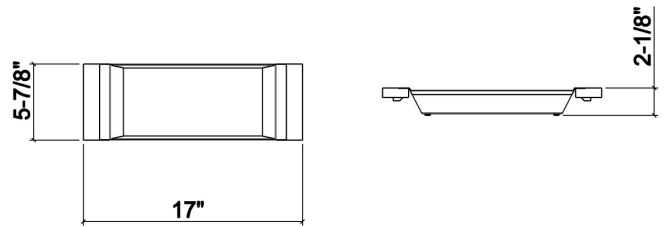

205320 | TRAY

STAINLESS STEEL SINK ACCESSORY

Specifications

Model	205320
Collection	Tray
Compatible bowl dimension (front-to-back)	16"
Overall dimensions	6" × 17" × 2 1/4"

Warranty

Home Refinements offers a 1-YEAR LIMITED WARRANTY following the purchase date for all mobile parts, options and accessories against defects of material and workmanship. This warranty is limited to defects or damages resulting from a normal residential use. For further details on our product warranty, please refer to our catalog or Web site.