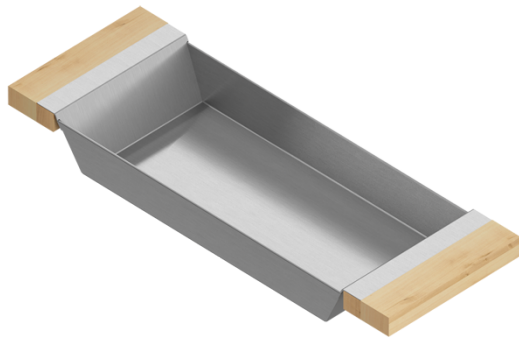

205320 | TRAY

STAINLESS STEEL SINK ACCESSORY

Specifications

Model	205320
Collection	Tray
Compatible bowl dimension (front-to-back)	16"
Overall dimensions	6" × 17" × 2 1/4"

Warranty

Home Refinements offers a 1-YEAR LIMITED WARRANTY following the purchase date for all mobile parts, options and accessories against defects of material and workmanship. This warranty is limited to defects or damages resulting from a normal residential use. For further details on our product warranty, please refer to our catalog or Web site.

Features

- Can be used on top of sink to create extra workspace or on countertop
- Ideal to prepare or to serve food
- Innovative and functional design to match with other standard Home Refinements accessories
- 100% premium hard rock maple or walnut handles for high quality and durability
- Rubber-tipped footings for better stability and protection
- 304 series stainless steel (18/10)
- Elegant no. 4 brushed finish that matches the appliances